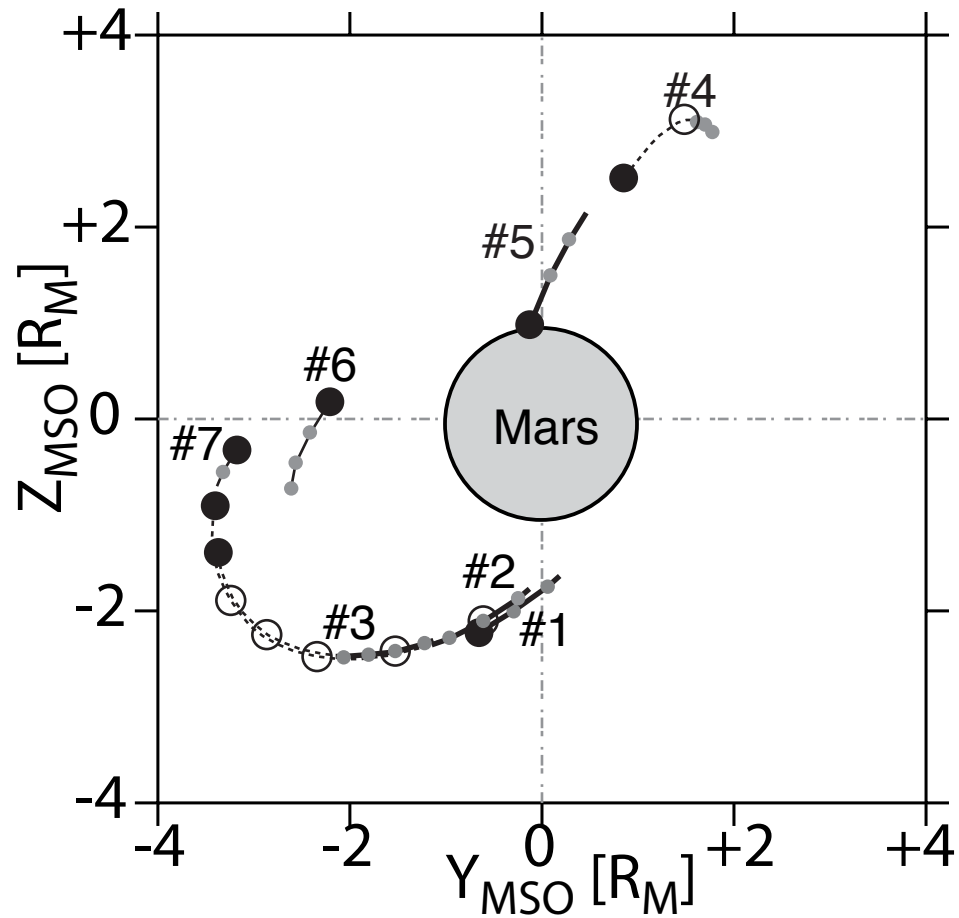

# Mars Express Position

- #1: 2005-7-29, 17:26~17:49
- #2: 2005-8-03, 08:46~11:59
- #3: 2005-8-05, 08:22~10:35
- #4: 2005-11-22, 16:57~18:29
- #5: 2005-11-29, 16:05~16:33

- #6: 2005-6-03, 05:59~06:29
  - #7: 2005-7-12, 11:35~11:50
- Start of IMA observation or bow shock crossing  
○ 1 hour ticks    • 10 min ticks