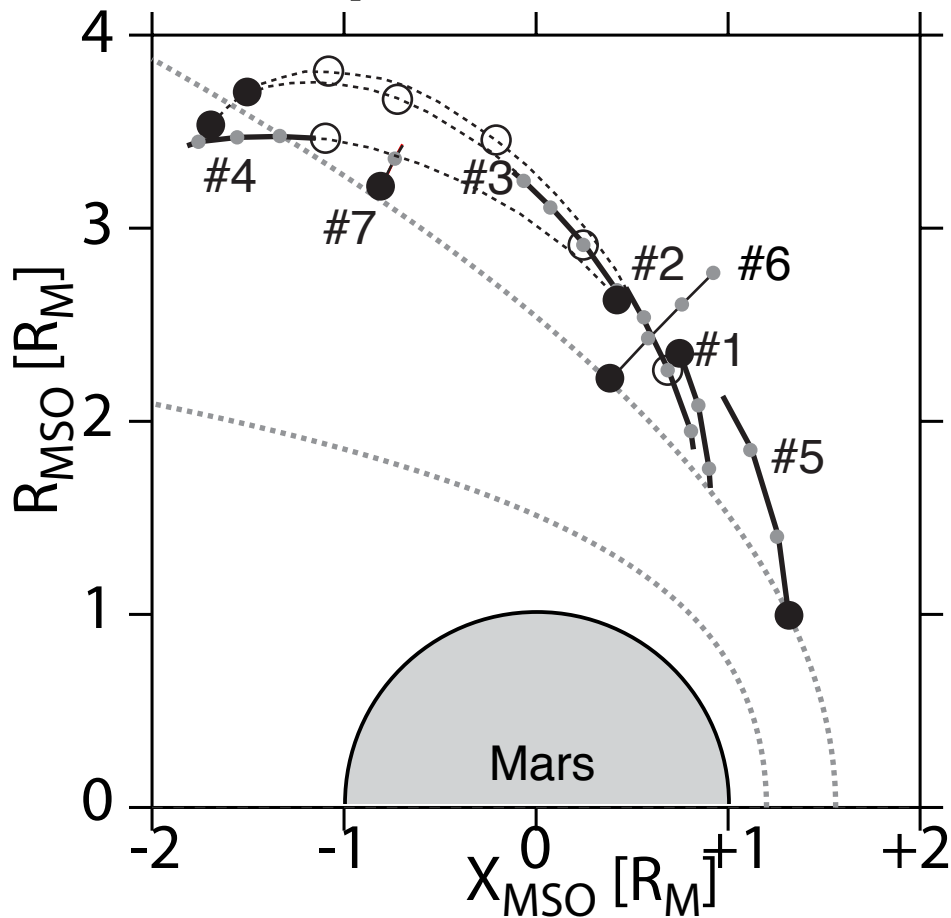

# Mars Express Position

- #1: 2005-7-29, 17:26~17:49
- #2: 2005-8-03, 08:46~11:59
- #3: 2005-8-05, 08:22~10:35
- #4: 2005-11-22, 16:57~18:29
- #5: 2005-11-29, 16:05~16:33

- #6: 2005-6-03, 05:59~06:29
  - #7: 2005-7-12, 11:35~11:50
- Start of IMA observation or bow shock crossing  
○ 1 hour ticks    • 10 min ticks